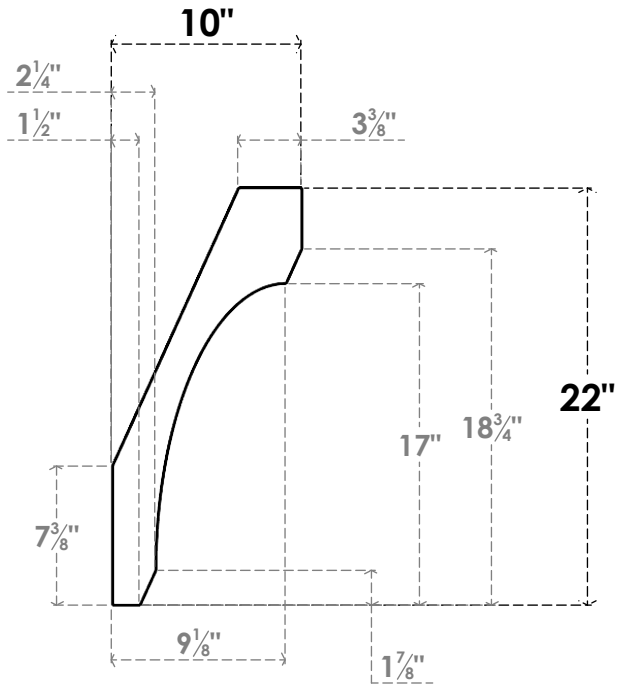

ITEM NUMBER: BRCPC060X10000X22000LEC

6"W X 10"D X 22"H LEGACY ARCHITECTURAL GRADE PVC CLOSED KNEE BRACE

SIDE PROFILE

FRONT PROFILE

ISOMETRIC

EKENA MILLWORK
2300 WEST MAIN ST.
CLARKSVILLE, TX 75426
TOLL FREE: 866-607-0453
WWW.EKENAMILLWORK.COM

NOTES

1. INSTALLATION TO BE COMPLETED IN ACCORDANCE WITH MANUFACTURER'S SPECIFICATIONS.
2. DRAWING MAY NOT BE TO SCALE
3. THIS DRAWING IS INTENDED FOR DESIGN AND PLANNING PURPOSES ONLY.
4. ALL INFORMATION CONTAINED HEREIN WAS CURRENT AT THE TIME OF DEVELOPMENT BUT MUST BE REVIEWED AND APPROVED BY THE PRODUCT MANUFACTURER TO BE CONSIDERED ACCURATE.
5. ARCHITECTURAL GRADE PVC PRODUCTS ARE MADE FROM EXPANDED CELLULAR PVC AND COME NATURALLY WHITE BUT MAY BE PAINTED