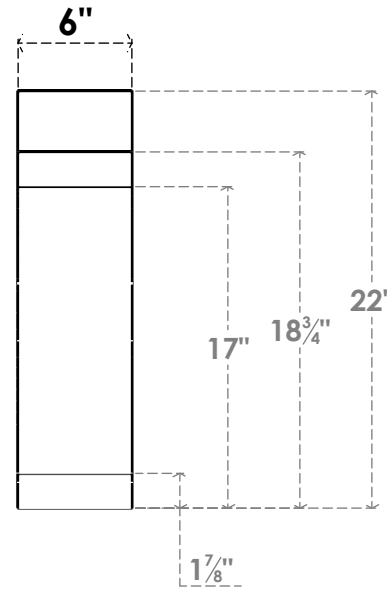

ITEM NUMBER: BRCPC060X10000X22000LEC

6"W X 10"D X 22"H LEGACY ARCHITECTURAL GRADE PVC CLOSED KNEE BRACE

SIDE PROFILE

FRONT PROFILE

ISOMETRIC

EKENA MILLWORK
2300 WEST MAIN ST.
CLARKSVILLE, TX 75426
TOLL FREE: 866-607-0453
WWW.EKENAMILLWORK.COM

NOTES

1. INSTALLATION TO BE COMPLETED IN ACCORDANCE WITH MANUFACTURER'S SPECIFICATIONS.
2. DRAWING MAY NOT BE TO SCALE
3. THIS DRAWING IS INTENDED FOR DESIGN AND PLANNING PURPOSES ONLY.
4. ALL INFORMATION CONTAINED HEREIN WAS CURRENT AT THE TIME OF DEVELOPMENT BUT MUST BE REVIEWED AND APPROVED BY THE PRODUCT MANUFACTURER TO BE CONSIDERED ACCURATE.
5. ARCHITECTURAL GRADE PVC PRODUCTS ARE MADE FROM EXPANDED CELLULAR PVC AND COME NATURALLY WHITE BUT MAY BE PAINTED